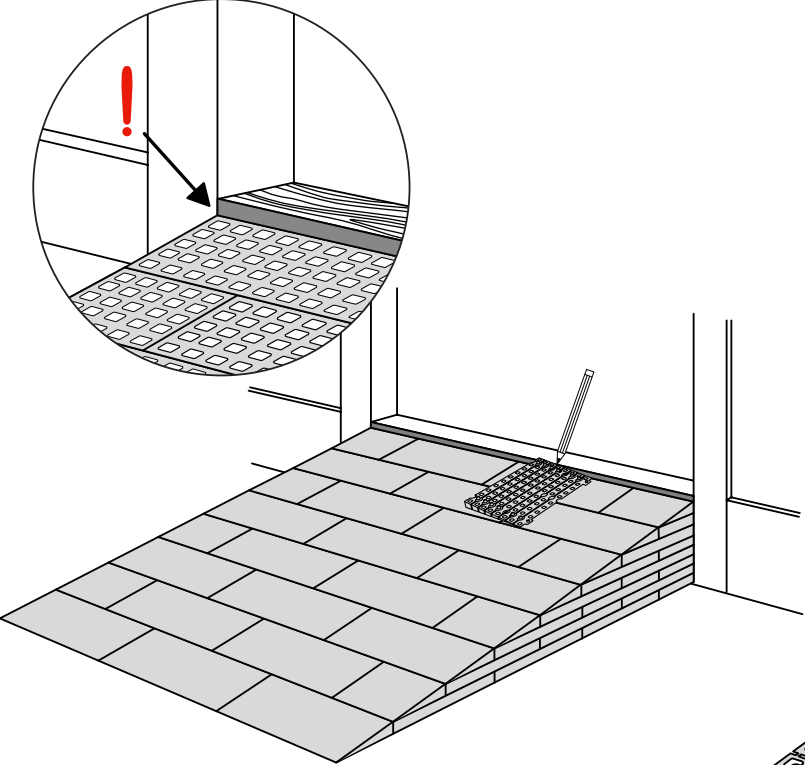

RAMP KIT 4

Height: 10,8 - 16,3 cm

Width: 75 cm

Depth: 100 cm

Included

Danish Design Pat. Pend. and produced
in Denmark by Excellent Systems A/S

HEIGHT ADJUSTMENT

Remove Ramp Adjuster from toplayer:

Heights:

MOUNTING WITH LOCKS

Rubber hammer
Not included

FASTENING WITH MOUNTING PAD

Indoor:

FASTENING WITH STOPPERS