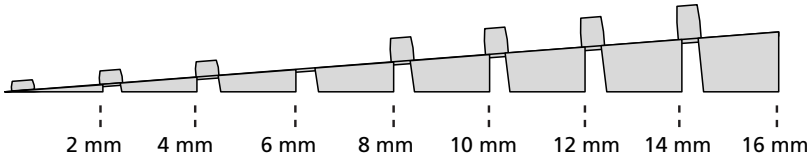

HEIGHT ADJUSTMENT

Remove Ramp Adjuster from toplayer:

Heights: