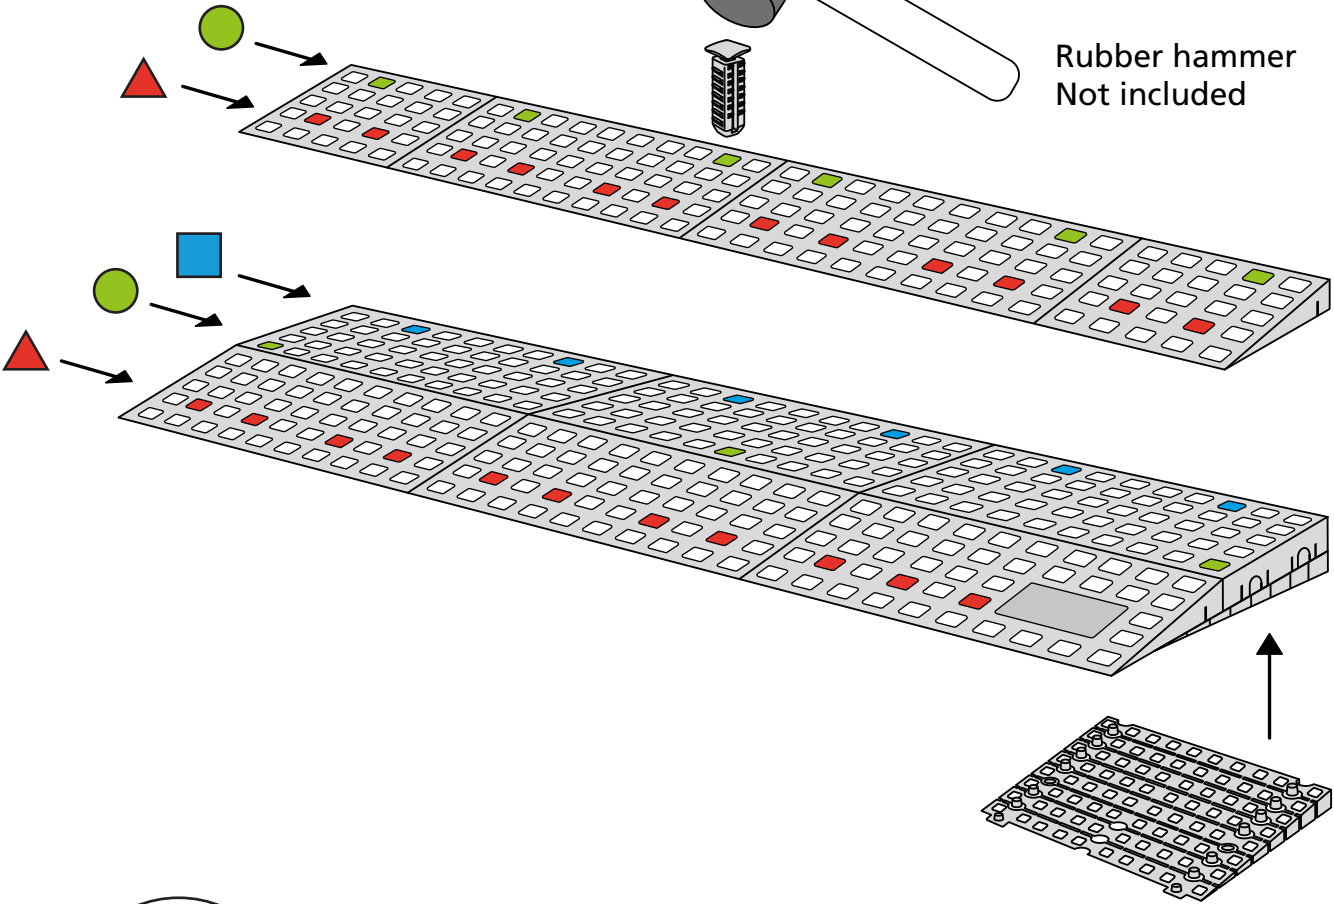

RAMP KIT 4

Height: 10,8 - 16,3 cm

Width: 75 cm

Depth: 100 cm

Included

Danish Design Pat. Pend. and produced
in Denmark by Excellent Systems A/S

HEIGHT ADJUSTMENT

Remove Ramp Adjuster from toplayer:

Heights:

MOUNTING WITH LOCKS

Rubber hammer
Not included

FASTENING WITH MOUNTING PAD

Indoor:

FASTENING WITH STOPPERS