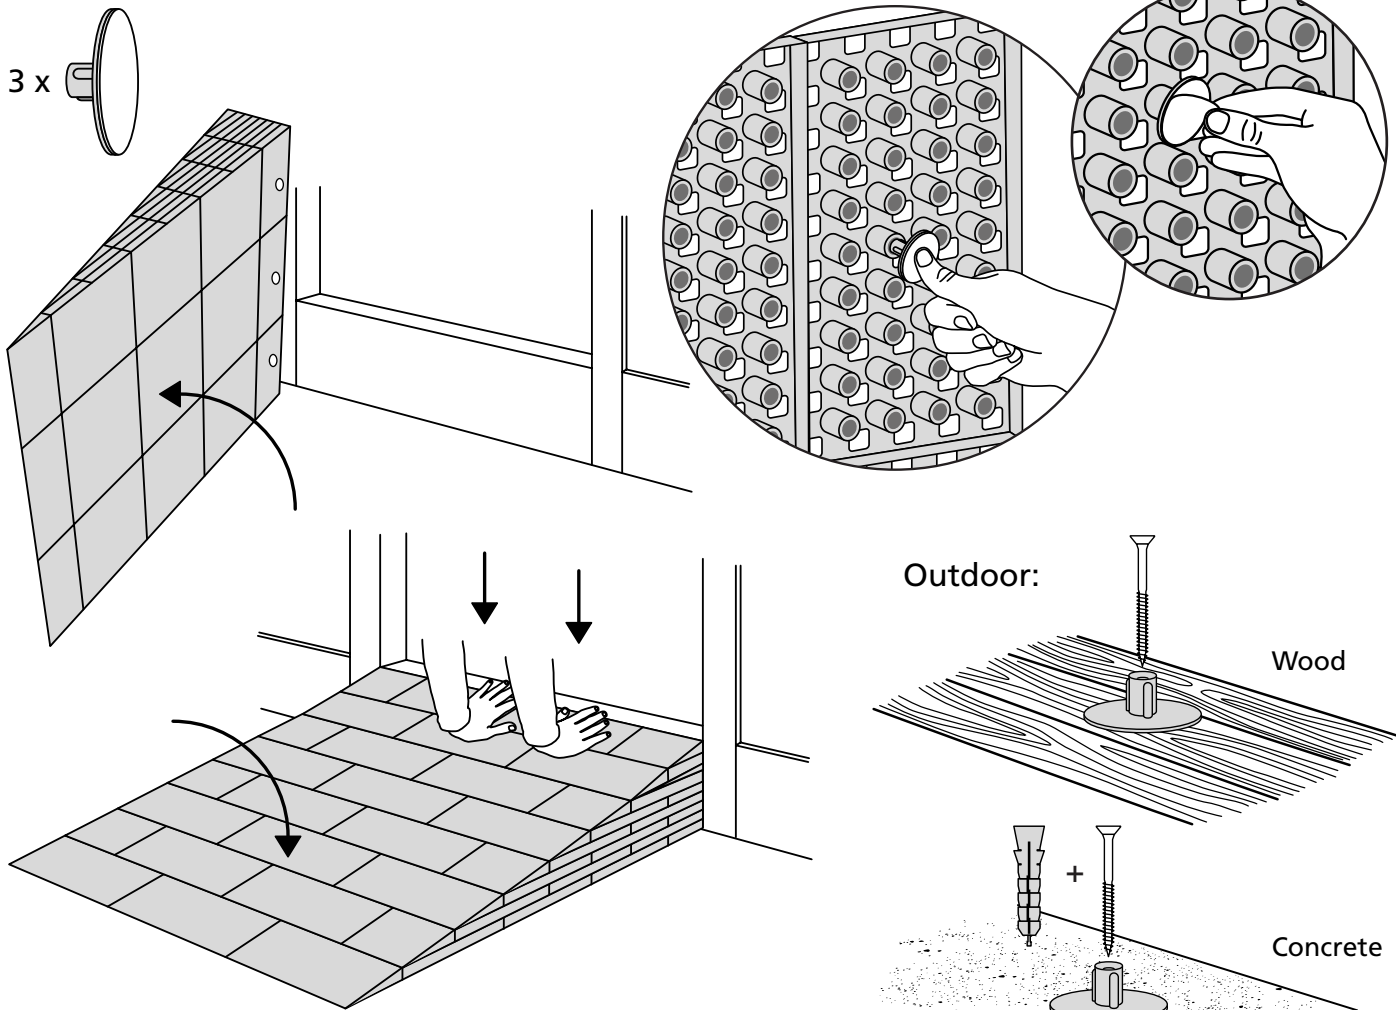

RAMP KIT 4

Height: 10,8 - 16,3 cm

Width: 75 cm

Depth: 100 cm

Included

Danish Design Pat. Pend. and produced
in Denmark by Excellent Systems A/S

HEIGHT ADJUSTMENT

Remove Ramp Adjuster from toplayer:

Heights:

MOUNTING WITH LOCKS

Rubber hammer
Not included

FASTENING WITH MOUNTING PAD

Indoor:

FASTENING WITH STOPPERS