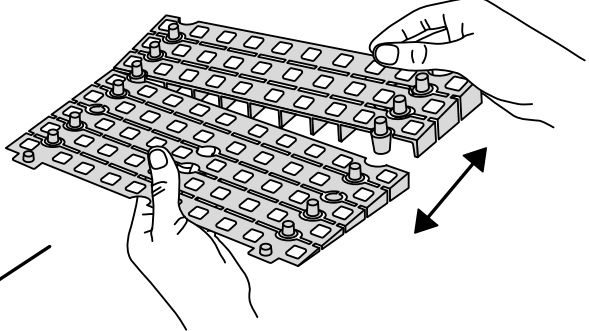

RAMP KIT 4

Height: 10,8 - 16,3 cm

Width: 75 cm

Depth: 100 cm

Included

Danish Design Pat. Pend. and produced
in Denmark by Excellent Systems A/S

HEIGHT ADJUSTMENT

Remove Ramp Adjuster from toplayer:

Heights:

MOUNTING WITH LOCKS

Rubber hammer
Not included

FASTENING WITH MOUNTING PAD

Indoor:

FASTENING WITH STOPPERS