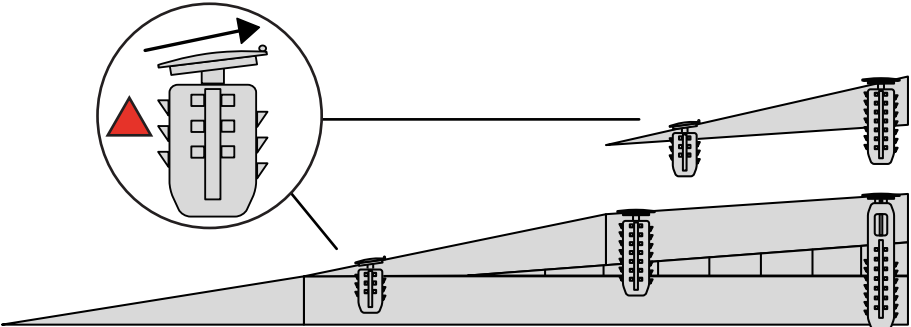

RAMP KIT 4

Height: 10,8 - 16,3 cm

Width: 75 cm

Depth: 100 cm

Included

Danish Design Pat. Pend. and produced
in Denmark by Excellent Systems A/S

HEIGHT ADJUSTMENT

Remove Ramp Adjuster from toplayer:

Heights:

MOUNTING WITH LOCKS

Rubber hammer
Not included

FASTENING WITH MOUNTING PAD

Indoor:

FASTENING WITH STOPPERS