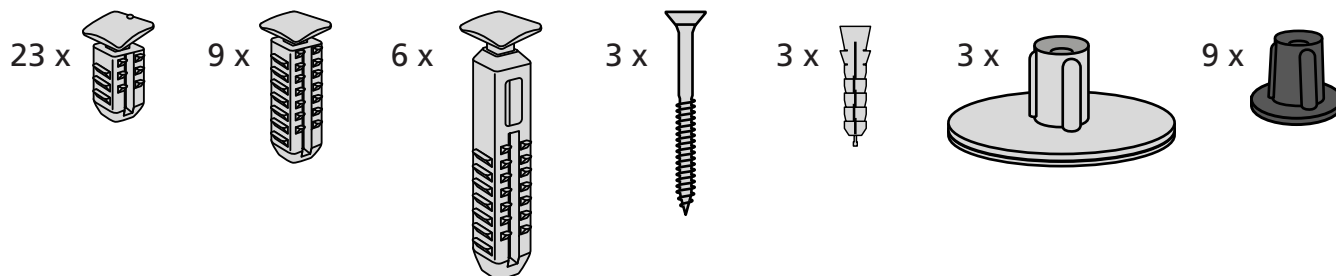

RAMP KIT 4

Height: 10,8 - 16,3 cm

Width: 75 cm

Depth: 100 cm

Included

Danish Design Pat. Pend. and produced
in Denmark by Excellent Systems A/S

HEIGHT ADJUSTMENT

Remove Ramp Adjuster from toplayer: