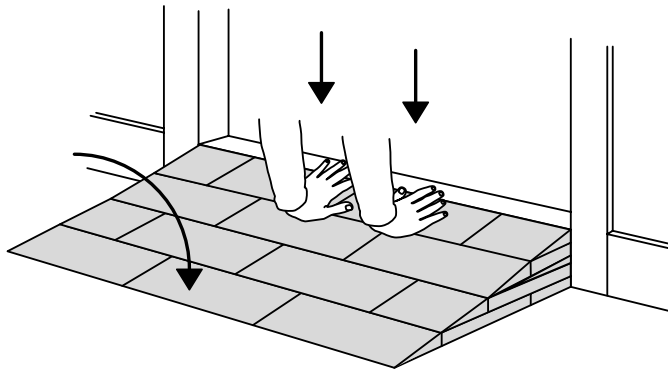

RAMP KIT 2

Height: 3,6 - 9,1 cm

Width: 75 cm

Depth: 50 cm

Included

Danish Design Pat. Pend. and produced
in Denmark by Excellent Systems A/S

HEIGHT ADJUSTMENT

Remove Ramp Adjuster from toplayer:

Heights:

MOUNTING WITH LOCKS

FASTENING WITH MOUNTING PADS

Indoor:

Outdoor:

FASTENING WITH STOPPERS

9 x