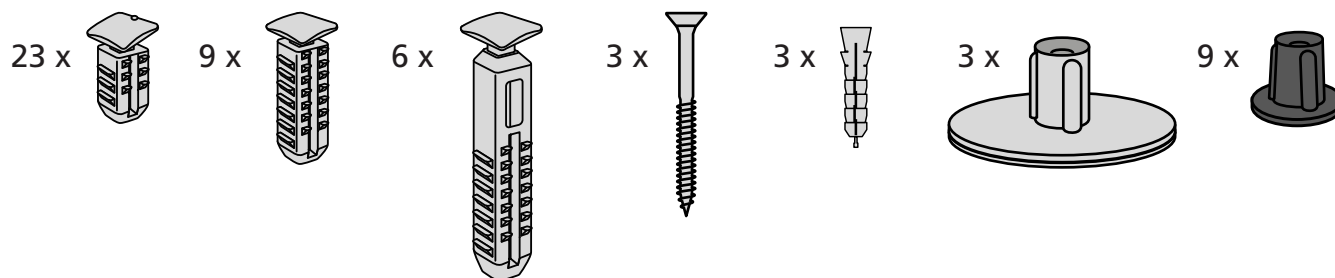

RAMP KIT 2

Height: 3,6 - 9,1 cm

Width: 75 cm

Depth: 50 cm

Included

Danish Design Pat. Pend. and produced
in Denmark by Excellent Systems A/S

HEIGHT ADJUSTMENT

Remove Ramp Adjuster from toplayer: