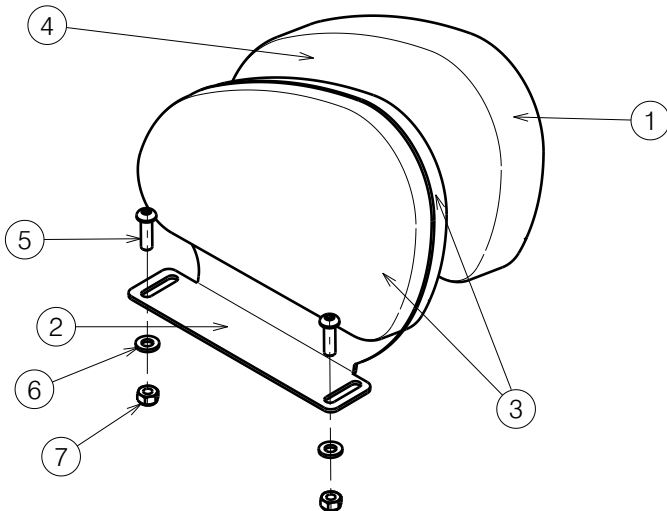

EP00617/ C

SEAT PELOT BIG R LIGHT GREY GEMINI 32: 2996837			
No.	Plan	Article	Quantity
1	FABRIC ALCALA (22) LIGHT GREY	2996799	0,12m
2	YP04551	28689	1
3	XP03346	2997119	1

SEAT PELOT BIG L LIGHT GREY GEMINI 32: 2996838			
No.	Plan	Article	Quantity
1	FABRIC ALCALA (22) LIGHT GREY	2996799	0,12m
2	YP04552	28690	1
3	XP03346	2997119	1

SEAT PELOT BIG R BLACK/BLUE FAB/MESH GEMINI 32: 2996839			
No.	Plan	Article	Quantity
1	FABRIC ALCALA (14) BLACK	2991844	0,08m
2	YP04551	28689	1
3	XP03346	2997119	1
4	FABRIC AIR FLOW BLUE 9570	2992088	0,08m

SEAT PELOT BIG L BLACK/BLUE FAB/MESH GEMINI 32: 2996840			
No.	Plan	Article	Quantity
1	FABRIC ALCALA (14) BLACK	2991844	0,08m
2	YP04552	28690	1
3	XP03346	2997119	1
4	FABRIC AIR FLOW BLUE 9570	2992088	0,08m

SEAT PELOT BIG R LIGHT GREY GEMINI 40: 2996990			
No.	Plan	Article	Quantity
1	FABRIC ALCALA (22) LIGHT GREY	2996799	0,14m
2	YP04554	28837	1
3	XP03349	2997122	1

SEAT PELOT BIG L LIGHT GREY GEMINI 40: 2996991			
No.	Plan	Article	Quantity
1	FABRIC ALCALA (22) LIGHT GREY	2996799	0,14m
2	YP04555	28838	1
3	XP03349	2997122	1

SEAT PELOT BIG R BLACK/BLUE FAB/MESH GEMINI 40: 2996992			
No.	Plan	Article	Quantity
1	FABRIC ALCALA (14) BLACK	2991844	0,09m
2	YP04554	28837	1
3	XP03349	2997122	1
4	FABRIC AIR FLOW BLUE 9570	2992088	0,09m

SEAT PELOT BIG L BLACK/BLUE FAB/MESH GEMINI 40: 2996993			
No.	Plan	Article	Quantity
1	FABRIC ALCALA (14) BLACK	2991844	0,09m
2	YP04555	28838	1
3	XP03349	2997122	1
4	FABRIC AIR FLOW BLUE 9570	2992088	0,09m

BOLTS AND NUTS - quantities for both sides: 2995358			
No.	Plan	Article	Quantity
5	M6x20 ISO 7380	2994910	4
6	M6 DIN 985	2994063	4
7	M6 DIN 125 PVC	2994415	4

U69 SIDE TRUNK PELOTS WITHOUT ADJUSTMENT GEMINI 2020				Plan No.
Page 2/2				EP00617/ C
Scale: 1:10	Drafted	Verified	Confirmed	
Date	21/09/2021	15/02/2022	15/02/2022	
Initials	OY	AZ	TK