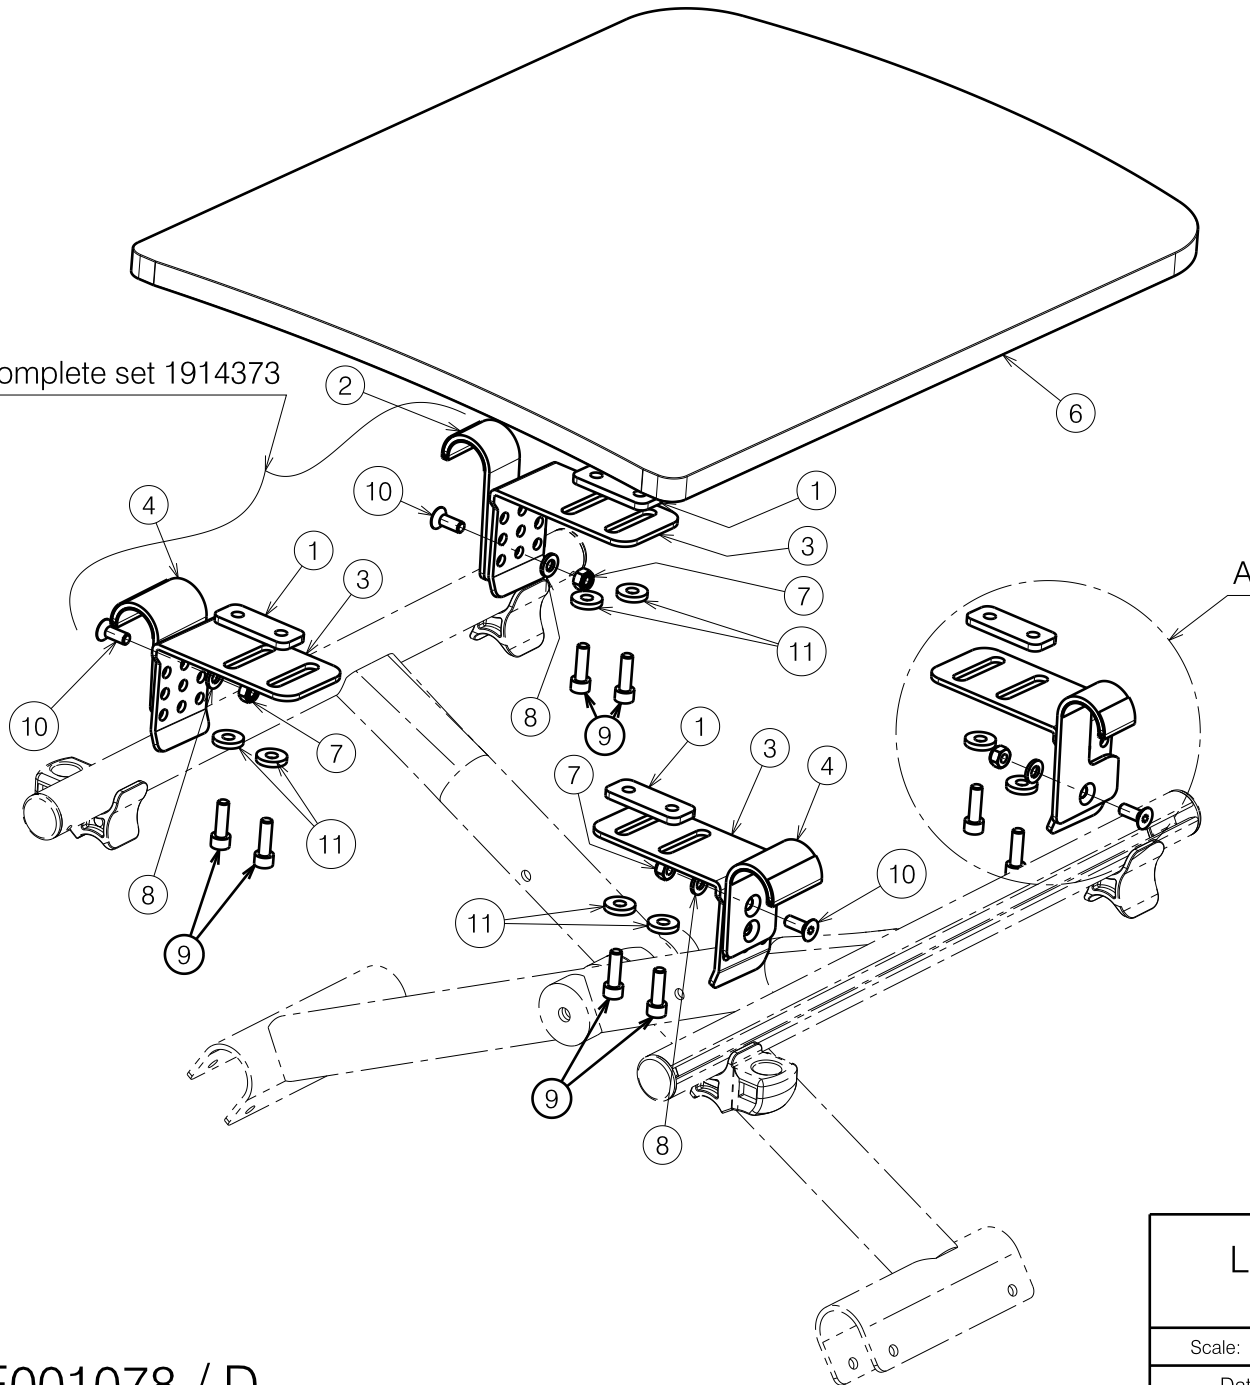

Complete set 1914373

Material			
No.	Plan	Article	Quantity
1	Y021630	2013104	4
2	Rear Right	1914359	1
3	Y022626	2043504	4
4	Front	1914357	2
5	Rear Left	1914358	1
6	Size 39	1914364	1
	Size 42	1914365	1
	Size 44	1914366	1
	Size 46	1914367	1
	Size 48	1914368	1
	Size 50	1914369	1
	Size 53	1914370	1
	Size 56	1914371	1
	Size 60	1914372	1
7	M6 DIN985	1001680	4
8	M6 DIN125A	1001564	4
9	M6x20 DIN912	1001493	8
10	M6x16 DIN7991	1994752	4
11	M6 DIN7349	1003321	8

E001078 / D

L16/L45 ADJUSTABLE SEAT V-SERIES

Sheet 1/2

Plan No.

E001078 / D

Scale: 1:4

Drafted

Verified

PJ

1914357 Front Hook

1914358 Rear Left Hook

1915359 Rear Right Hook

1914357			
No.	Plan	Article	Quantity
1	Y022627	2043604	1
2	X005747	1914354	1

1914358			
No.	Plan	Article	Quantity
1	Y022628	2043704	1
2	X005748	1914355	1

1914359			
No.	Plan	Article	Quantity
1	Y022316	2043804	1
2	X005748	1914355	1

E001078 / D

L16/L45 ADJUSTABLE SEAT V-SERIES				Plan No.
Sheet 2/2				E001078 / D
Scale: 1:4	Drafted	Verified	Confirmed	
Date	25/09/2017	17/06/2021	17/06/2021	
Initials	SD	SD	PJ	