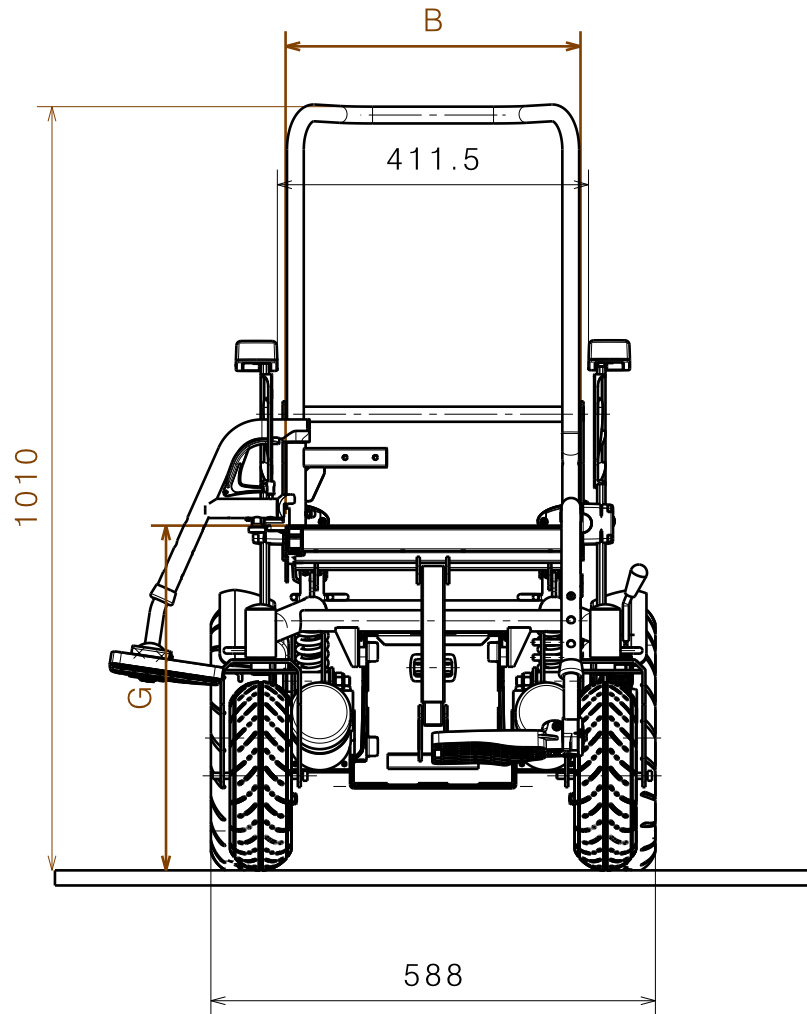

A	SEAT DEPTH	380, 400, 420, 440, 460, 480, 500
B	SEAT WIDTH	390, 450, 510
C	SEAT ANGLE	0°, 2°, 4°, 6°
D	FOOTREST LENGHT	347, 389, 424, 449, 474,
E	ARMREST HEIGHT	245, 260, 275, 290, 305, 320
F	WIDTH OF ARMREST	411, 471, 531 width adjustment
G	SEAT HEIGHT	440, 490, 540
H	FOOTPLATE HEIGHT	180
I	BACKREST ADJ	0°, 8°, 16°, 24°, 32°

EP00483 / A

DIMENSION TURIOS BASIC				Plan No.
				EP00483/ A
Scale: 1:10	Drafted	Verified	Confirmed	
Date	16/01/2020	12/02/2020	12/02/2020	
Initials	AS	DB	TK	