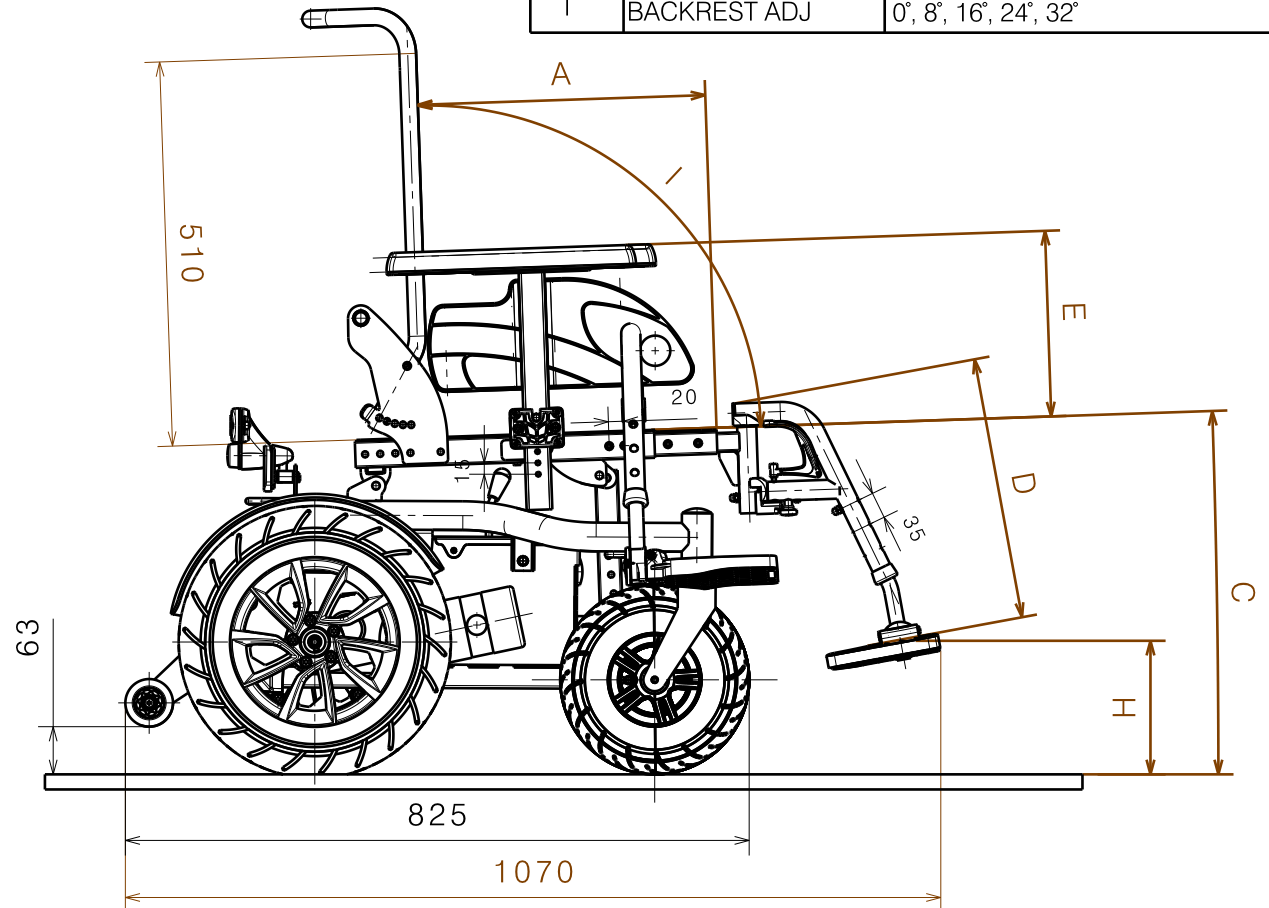

A	SEAT DEPTH	380, 400, 420, 440, 460, 480, 500
B	SEAT WIDTH	390, 450, 510
C	SEAT ANGLE	0°, 2°, 4°, 6°
D	FOOTREST LENGHT	347, 389, 424, 449, 474,
E	ARMREST HEIGHT	245, 260, 275, 290, 305, 320
F	WIDTH OF ARMREST	411, 471, 531 width adjustment
G	SEAT HEIGHT	440, 490, 540
H	FOOTPLATE HEIGHT	180
I	BACKREST ADJ	0°, 8°, 16°, 24°, 32°

EP00483 / A

DIMENSION TURIOS BASIC				Plan No.
				EP00483/ A
Scale: 1:10	Drafted	Verified	Confirmed	
Date	16/01/2020	12/02/2020	12/02/2020	
Initials	AS	DB	TK	