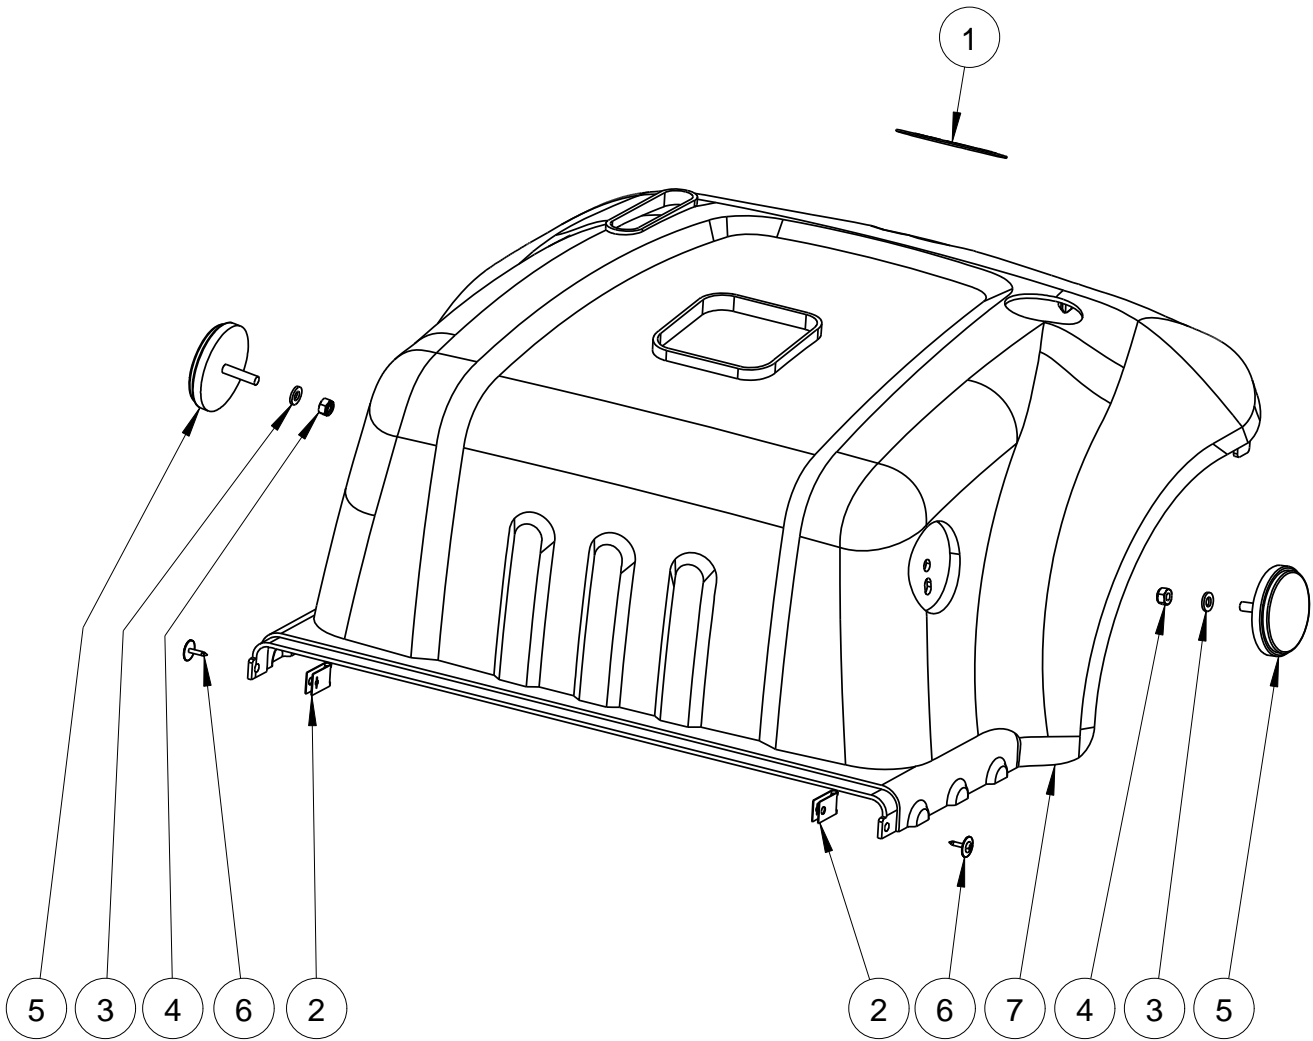

Material			
No.	Plan	Article	Number
1	---	3992053	1
2	XC00365	3991352	2
3	---	1001564	2
4	---	1001680	2
5	---	3990602	2
6	---	3991368	2
7	XC00518	1C617	1
*8	---	3991104	1
*9	---	T001115	1

EC00346/A

<b>SV ERIS MID SHELL</b>				Plan No.
				EC00346/A
Scale:1:5	Drafted	Verified	Confirmed	
Date	14/05/2016	14/05/2016	14/05/2016	
Init.	KZ	Mars	TG	